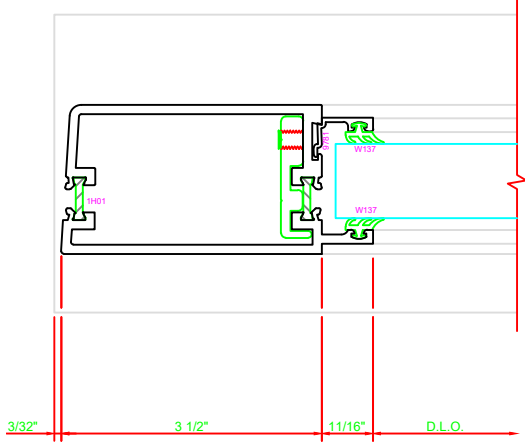

300	STILE
	S/A D302 FOR OFFSET PIVOTS

ERASE NOTE
BUTT HINGES CAN NOT BE USED WITH THERMASTILE DOORS

301	STILE
	S/A D302 FOR OFFSET PIVOTS

ERASE NOTE
BUTT HINGES CAN NOT BE USED WITH THERMASTILE DOORS

100	TOP RAIL
	S/A D302

ERASE NOTE
TOP RAIL FOR SURFACE CLOSERS OR DORMA TYPE C.O.C., NOT LCN C.O.C.

200	BOTTOM RAIL
	S/A D302