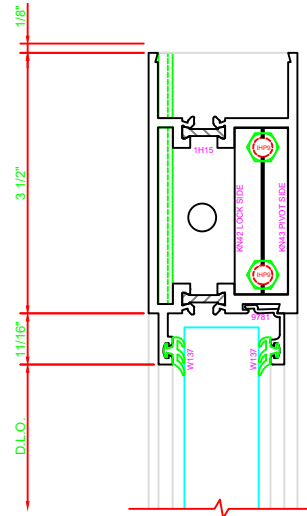

300	STILE
	S/A D302 FOR OFFSET PIVOTS

ERASE NOTE
BUTT HINGES CAN NOT BE USED WITH THERMASTILE DOORS

301	STILE
	S/A D302 FOR OFFSET PIVOTS

ERASE NOTE
BUTT HINGES CAN NOT BE USED WITH THERMASTILE DOORS

100	TOP RAIL
	S/A D302

ERASE NOTE
TOP RAIL FOR SURFACE CLOSERS OR DORMA TYPE C.O.C., NOT LCN C.O.C.

200	BOTTOM RAIL
	S/A D302