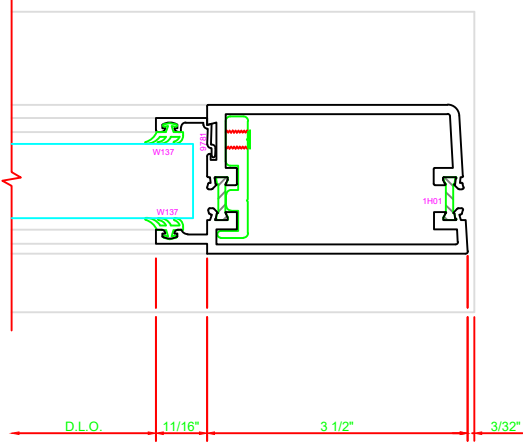

300	STILE
	S/A D302 FOR OFFSET PIVOTS

ERASE NOTE
BUTT HINGES CAN NOT BE USED WITH THERMASTILE DOORS

301	STILE
	S/A D302 FOR OFFSET PIVOTS

ERASE NOTE
BUTT HINGES CAN NOT BE USED WITH THERMASTILE DOORS

100	TOP RAIL
	S/A D302

ERASE NOTE
TOP RAIL FOR SURFACE CLOSERS OR DORMA TYPE C.O.C., NOT LCN C.O.C.

200	BOTTOM RAIL
	S/A D302